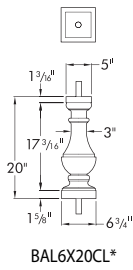

12" Balustrade System
Baluster - Rosedale(RL) (continued)

NEW

12" Balustrade System
Baluster - Claremont(CL)

12" Balustrade System
Baluster - Jillian (JI)

NEW

*Cannot be used for stair applications.

*Cannot be used for stair applications.

12" Balustrade System
Baluster - Trinity(TY)

Part Number

Maximum Center-to-Center Distance To Meet 4" Rule.
(See Page 2 BL For Details)

BAL5X29TY

6 7/16"

12" Balustrade System
Baluster - Square(SQ)

NEW