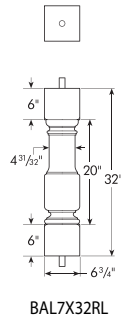

12" Balustrade System
Baluster - Rosedale(RL) (continued)

NEW

12" Balustrade System
Baluster - Claremont(CL)

12" Balustrade System
Baluster - Jillian (JI)

NEW

*Cannot be used for stair applications.

*Cannot be used for stair applications.

12" Balustrade System
Baluster - Trinity(TY)

Part Number

Maximum Center-to-Center Distance To Meet 4" Rule.
(See Page 2 BL For Details)

BAL5X29TY

6 7/16"

12" Balustrade System
Baluster - Square(SQ)

NEW