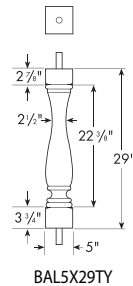

12" Balustrade System
Baluster - Rosedale(RL) (continued)

NEW

12" Balustrade System
Baluster - Claremont(CL)

12" Balustrade System
Baluster - Jillian (JI)

NEW

*Cannot be used for stair applications.

*Cannot be used for stair applications.

12" Balustrade System
Baluster - Trinity(TY)

Part Number

Maximum Center-to-Center Distance To Meet 4" Rule.
(See Page 2 BL For Details)

BAL5X29TY

6 7/16"

12" Balustrade System
Baluster - Square(SQ)

NEW