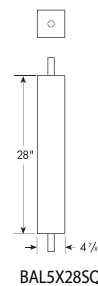

12" Balustrade System
Baluster - Rosedale(RL) (continued)

NEW

12" Balustrade System
Baluster - Claremont(CL)

12" Balustrade System
Baluster - Jillian (JI)

NEW

*Cannot be used for stair applications.

*Cannot be used for stair applications.

12" Balustrade System
Baluster - Trinity(TY)

Part Number

Maximum Center-to-Center Distance To Meet 4" Rule.
(See Page 2 BL For Details)

BAL5X29TY

6 7/16"

12" Balustrade System
Baluster - Square(SQ)

NEW