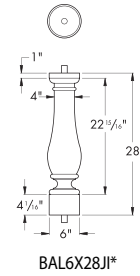

12" Balustrade System
Baluster - Rosedale(RL) (continued)

NEW

12" Balustrade System
Baluster - Claremont(CL)

12" Balustrade System
Baluster - Jillian (JI)

NEW

*Cannot be used for stair applications.

*Cannot be used for stair applications.

12" Balustrade System
Baluster - Trinity(TY)

Part Number

Maximum Center-to-Center Distance To Meet 4" Rule.
(See Page 2 BL For Details)

BAL5X29TY

6 7/16"

12" Balustrade System
Baluster - Square(SQ)

NEW